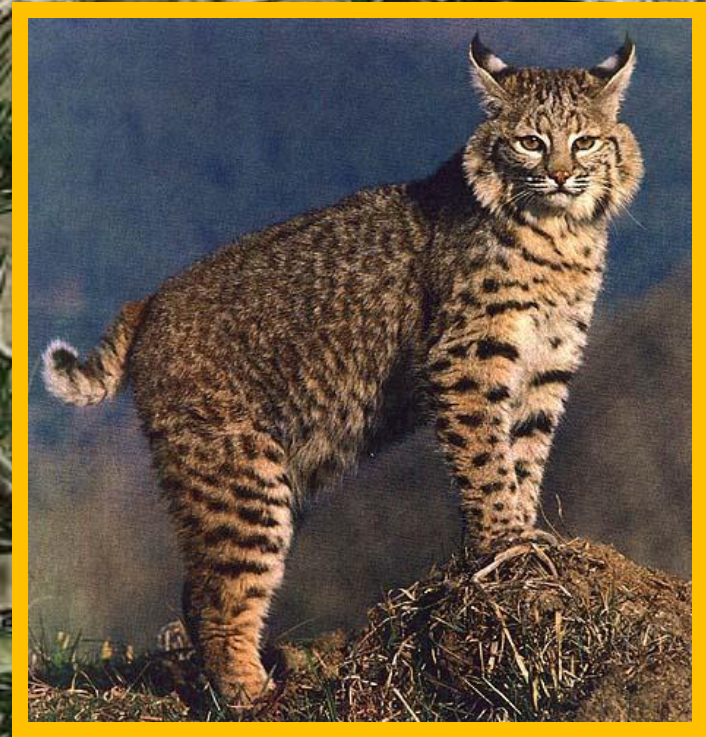

Bobcat

- **Scientific Name:**
  Lynx rufus
- **Adult Male:**
  Male
- **Adult Female:**
  Female
- **Young:**
  Kitten